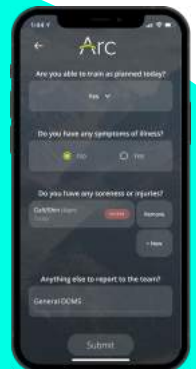

Lumin Sports Arc platform consumes multiple complex data points collected in the team or organisation and delivers comprehensible insights to key decision makers in real time.

Athlete Focused

We know that the best way to gather rich data is to make the athlete feel a part of the data collection and decision-making process. Our tools give the athlete the ability to view and analyse their own data on Arc, increasing team cohesion and improving athlete compliance.

Arc

Arc is our flagship data visualisation platform. Providing access to high performance tools specifically built for your team. Using integrations and data from Arc Mobile, Arc presents key insights to decision makers so that faster and more accurate decisions can be made.

Teams

For amateur to professional teams seeking advanced team wellbeing tools

$8.50 AUD
/user, per month

- ✓ Arc and Arc Mobile
- ✓ Condensed data in one place for easy analysis
- ✓ Optimised calculations specifically for your sport

Core

For professional teams seeking a highly customised data visualisation solution with multiple data integrations

$15.00 AUD
/user, per month

- ✓ Arc and Arc Mobile
- ✓ Your favourite third party integrations
- ✓ Condense multiple platforms into one for ease of use

Expert

For professional teams who require a sophisticated data ecosystem

Enquire with our Sales Team

- ✓ All core features
- ✓ Fully customisable
- ✓ Monthly development units (12)

Learn More + Enquire
www.luminsports.com/products

Ben Gazzola - bgazzola@luminsports.com