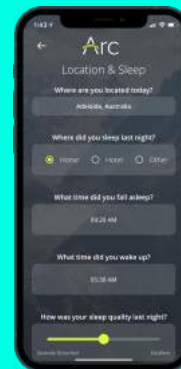

Lumin Sports Arc platform consumes multiple complex data points collected in the team or organisation and delivers comprehensible insights to key decision makers in real time.

Athlete Focused

We know that the best way to gather rich data is to make the athlete feel a part of the data collection and decision-making process. Our tools give the athlete the ability to view and analyse their own data on Arc, increasing team cohesion and improving athlete compliance.

Arc

Arc is our flagship data visualisation platform. Providing access to high performance tools specifically built for your team. Using integrations and data from Arc Mobile, Arc presents key insights to decision makers so that faster and more accurate decisions can be made.

Teams

For amateur to professional teams seeking advanced team wellbeing tools

$8.50 AUD
/user, per month

- ✓ Arc and Arc Mobile
- ✓ Condensed data in one place for easy analysis
- ✓ Optimised calculations specifically for your sport

Core

For professional teams seeking a highly customised data visualisation solution with multiple data integrations

$15.00 AUD
/user, per month

- ✓ Arc and Arc Mobile
- ✓ Your favourite third party integrations
- ✓ Condense multiple platforms into one for ease of use

Expert

For professional teams who require a sophisticated data ecosystem

Enquire with our Sales Team

- ✓ All core features
- ✓ Fully customisable
- ✓ Monthly development units (12)

Learn More + Enquire
www.luminsports.com/products

Ben Gazzola - bgazzola@luminsports.com